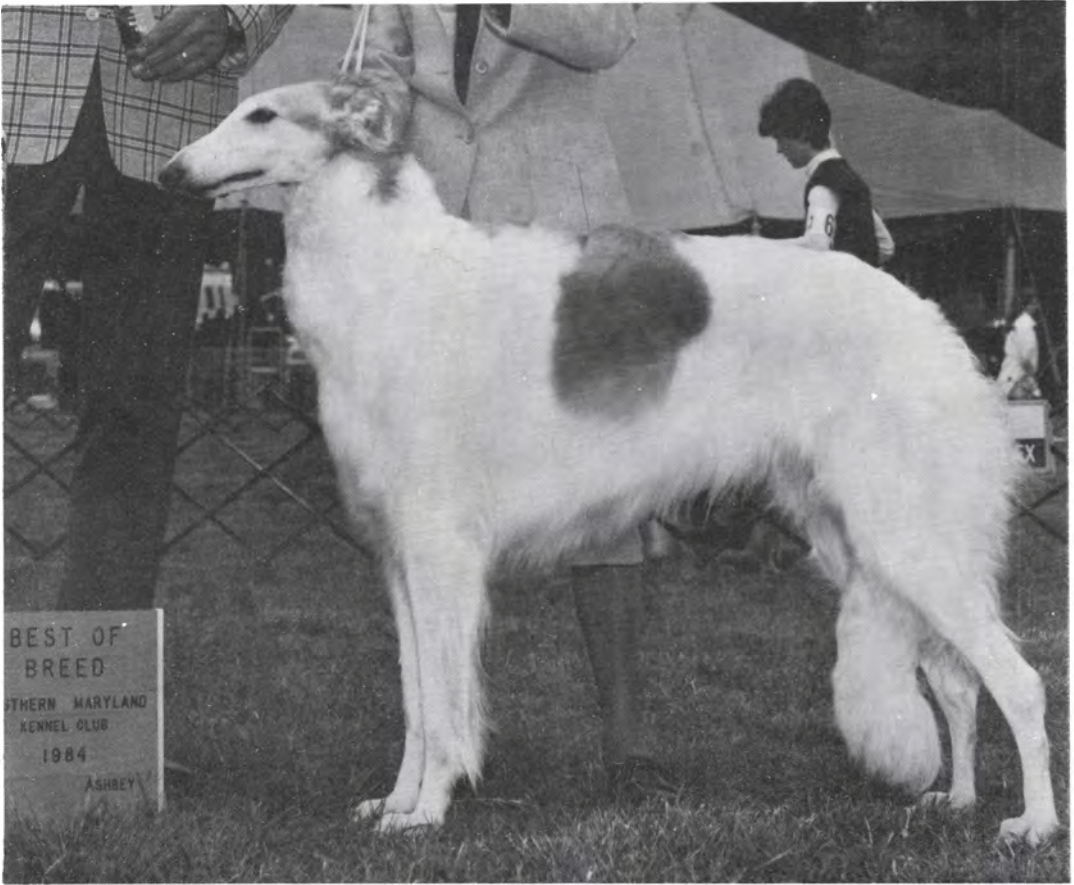

CRESCENT

Ch. Crescents Genian Equinox

August 29, 1979
 Breeder: Douglas G. Gerringer
 Female
 White and Gold Sable

Rosemary Gregg
 321 Catswamp Road
 Elkton, MD 21921
 (301) 398-7892

Jenny has won two Specialties, both in the same weekend, She went Best of Winners at one, and Winners Bitch at the other, Though Specialied only a few times, she has two Best of Breeds to her credit.